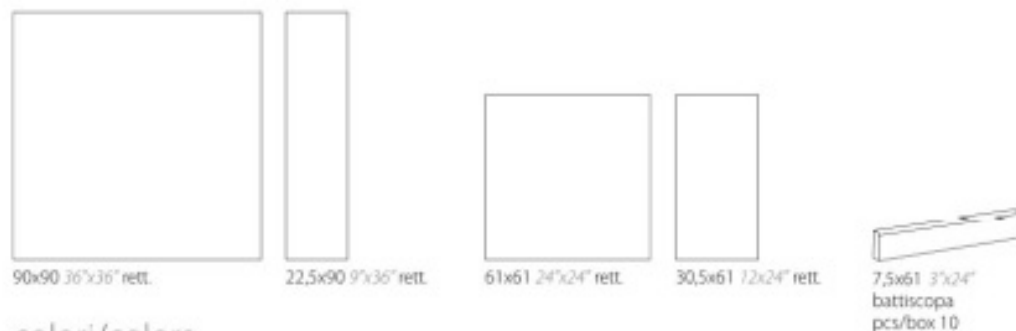

X BE TON

LA FENICE
CERAMICHE

x-beton

R10
A+B

90x90 36"x36" rett.

22,5x90 9"x36" rett.

61x61 24"x24" rett.

30,5x61 12"x24" rett.

7,5x61 3"x24"
battiscopa
pcs/box 10

colori/colors

GRAVEL WHITE

CONCRETE GREY

GRIT SAND

STEEL BLACK

decori/decors

90x90 36"x36" dec. leaf gravel white

90x90 36"x36" dec. leaf concrete grey

90x90 36"x36" dec. leaf grit sand

90x90 36"x36" dec. leaf steel black

22,5x90 9"x36" dec. leaf gravel white

22,5x90 9"x36" dec. leaf concrete grey

22,5x90 9"x36" dec. leaf grit sand